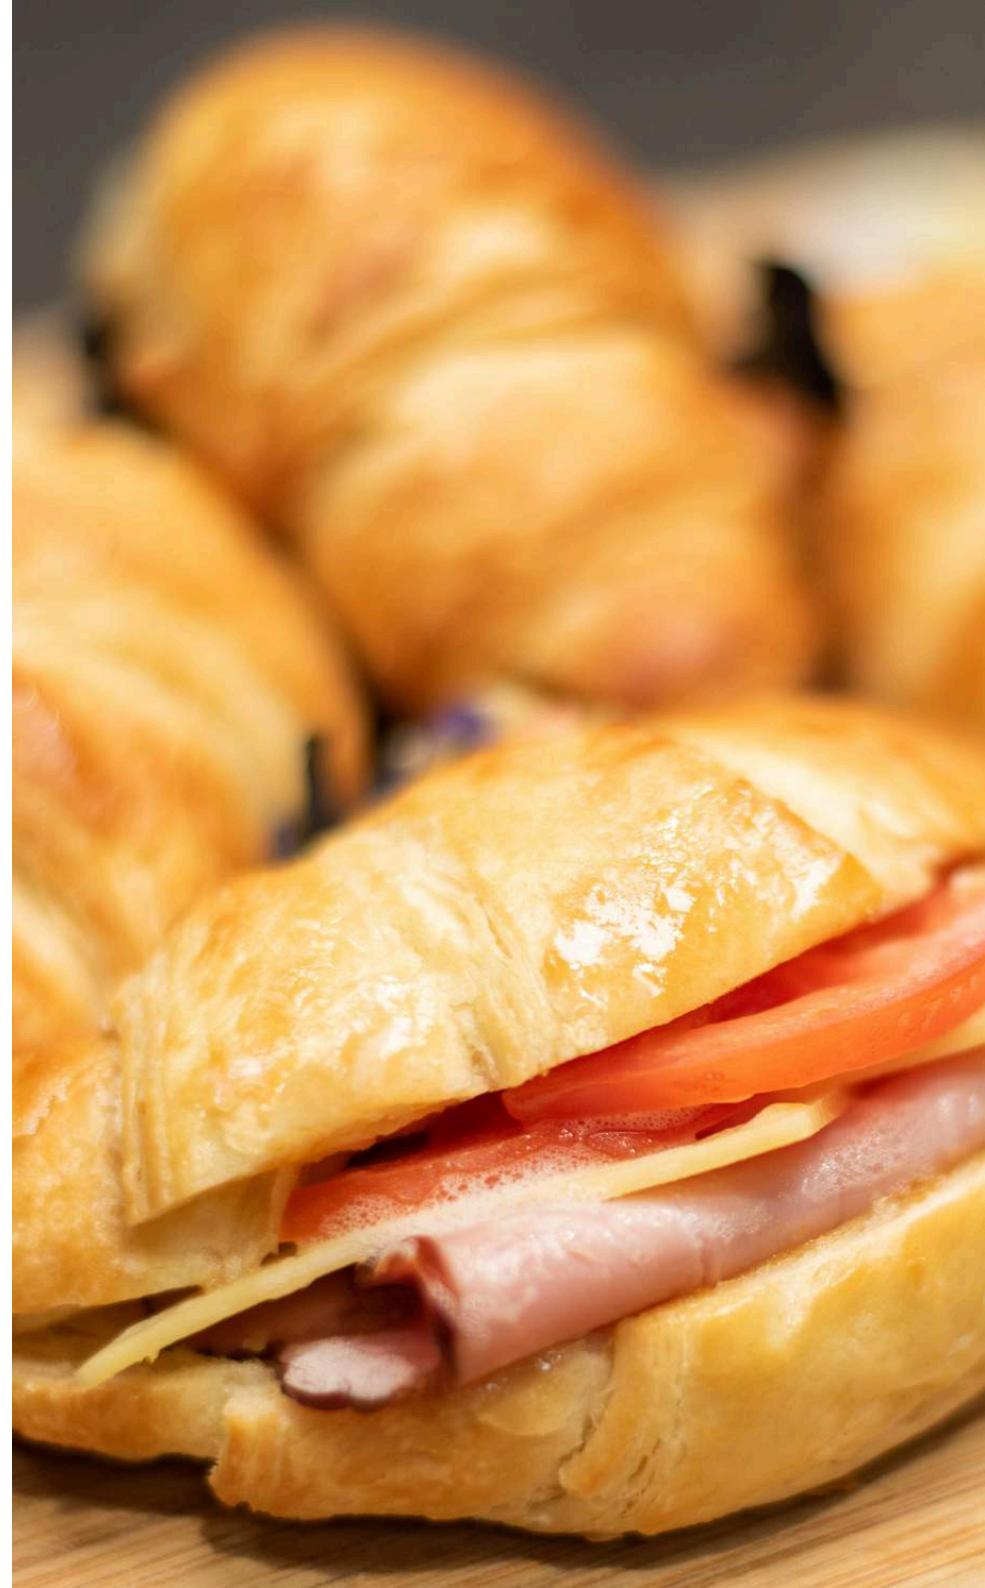

- Fresh seasonal fruit basket for 12 pax  \$29.00
- Fresh sliced fruit platter for 15 pax  \$89.00
- Assorted danishes  \$5.00
- Assorted sweet mini muffins  \$4.00
- House baked half scones with mixed berry jam & vanilla cream  \$5.00
- Mini croissant: shaved ham & cheddar cheese \$6.00
- Mini croissant: tomato, cheddar cheese & basil  \$6.00
- Mini croissant: smoked salmon & brie cheese \$7.00
- Mini sweet croissant: almond  \$7.00
- Mini sweet croissant: pane au chocolate  \$7.00
- Assorted quiches \$4.00
- Grass fed beef sausage rolls \$4.00
- Slices/cakes \$3.50
- Cookie and slices box (20 pieces) \$85.00

LUNCH

SAVOURY PASTRY BOX
\$95

Selection of 20 pastries including pies, tarts and sausage rolls

SANDWICH BOX
\$95

Selection of 20 double-layer sandwich points with chef selection of fillings

GRASS FED BEEF SAUSAGE ROLLS
\$95
(24 pieces)